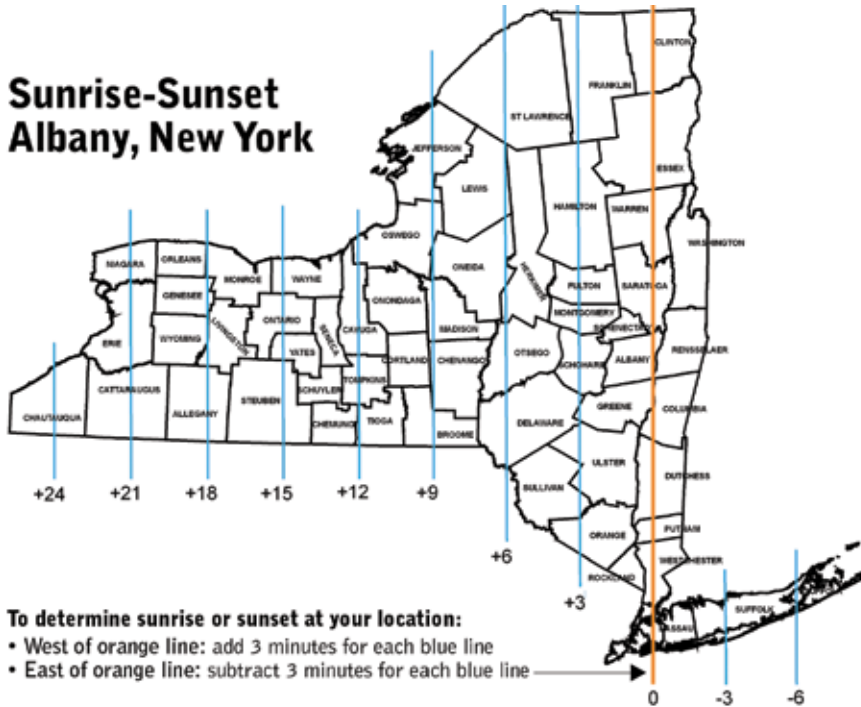

Sunrise-Sunset Albany, New York

When Hunting for Wildlife, All Shooting Hours are Sunrise to Sunset, Except:

- Unprotected wildlife—any hour
- Furbearers, i.e. coyote, raccoon, fox, bobcat—any hour
- For most migratory game bird species, including ducks, geese, snipe, rails—½ hour before sunrise to sunset
- Spring turkey—½ hour before sunrise to noon